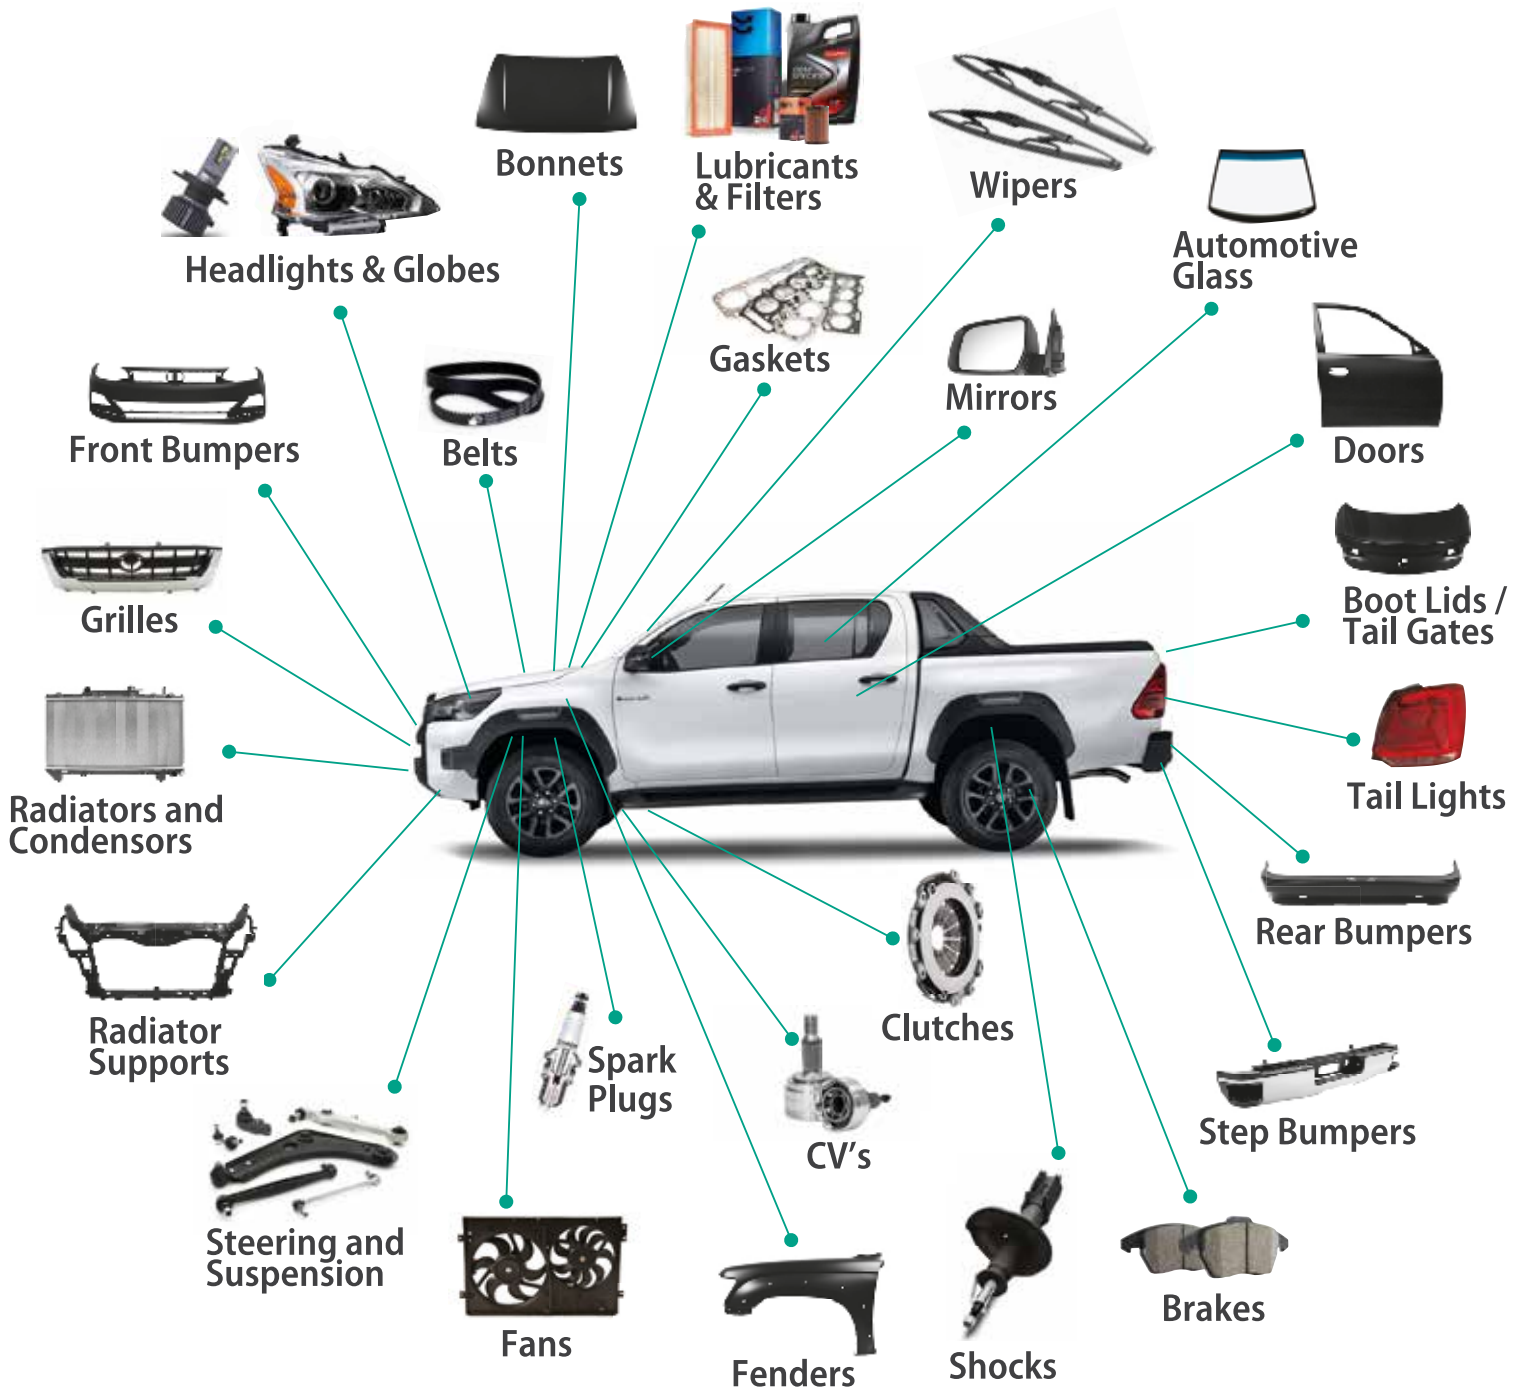

With the widest range of value-driven aftermarket parts available, we've got you covered.

GRANDMARK

Driven by Automotive Parts Excellence

DESELRA
BRAKES

PHILIPS

PLEXUS
RADIATORS

ORCH
SPARK PLUGS

TYE

CHAMPION
LUBRICANTS

BOSCH
Invented for life

BGA

TYG
TONG YANG GROUP

DEPO

GRANDMARK
GLASS

POLY-PRO
WINDSCREEN ADHESIVE

Sika

MAHLE

MOVO
SUSPENSION

BBS
BEARINGS

www.grandmark.co.za
parts@grandmark.co.za

Johannesburg | Pretoria | Cape Town | Durban | Polokwane
Nelspruit | Bloemfontein | George | Port Elizabeth | East London

GRANDMARK

Driven by Automotive Parts Excellence